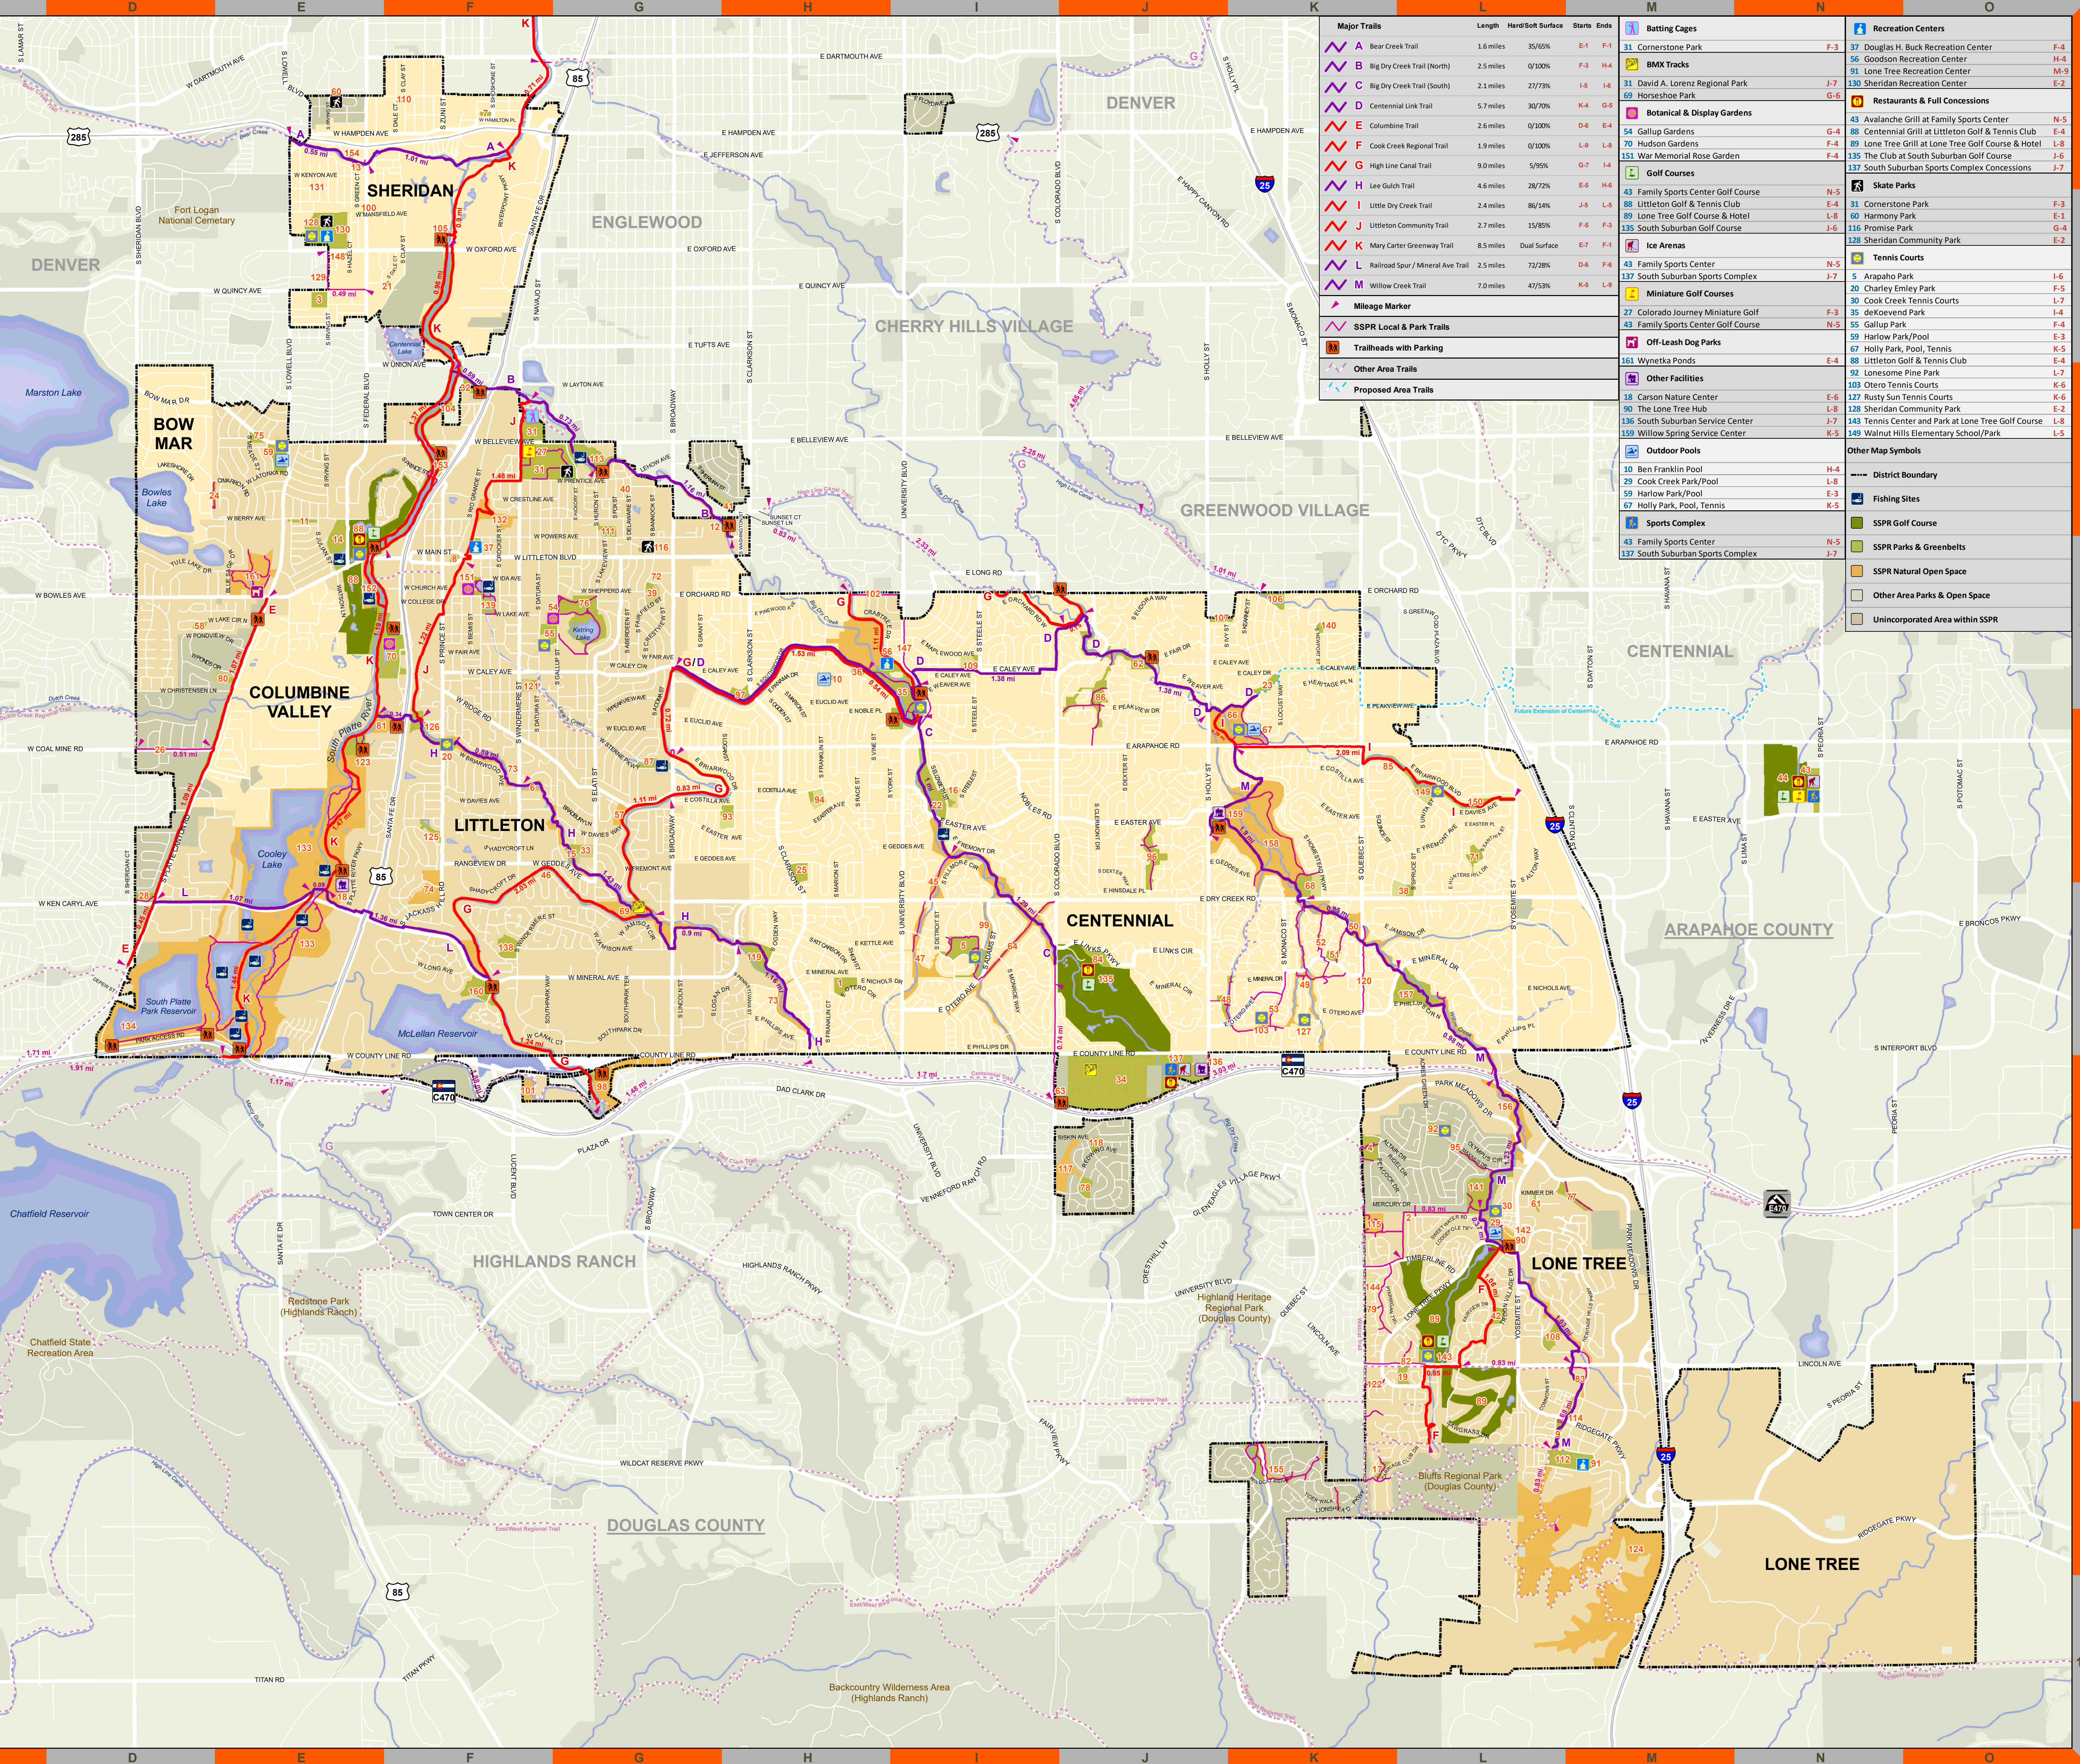

Skate Parks

31	Cornerstone Park	F-3
60	Harmony Park	E-4
116	Promise Park	K-4
128	Sheridan Community Park	E-2

Tennis Courts

5	Arapaho Park	I-6
20	Charley Emley Park	F-5
30	Cook Creek Tennis Courts	K-6
35	deKoevend Park	I-4
54	Gallup Park	F-4
59	Harlow Park/Pool	E-3
67	Holly Park, Pool, Tennis	K-5
88	Littleton Golf & Tennis Club	E-4
92	Lonesome Pine Park	L-7
103	Otero Tennis Courts	K-6
127	Rusty Sun Tennis Courts	F-5
128	Sheridan Community Park	E-2
143	Tennis Center and Park at Lone Tree Golf Course	L-8
149	Walnut Hills Elementary School/Park	L-5

Other Facilities

18	Carson Nature Center	E-6
90	The Lone Tree Hub	L-8
136	South Suburban Service Center	J-7
159	Willow Spring Service Center	K-5

Outdoor Pools

10	Ben Franklin Pool	H-4
29	Cook Creek Park/Pool	L-8
59	Harlow Park/Pool	E-3
67	Holly Park, Pool, Tennis	K-5

Sports Complex

43	Family Sports Center	N-5
137	South Suburban Sports Complex	J-7

Other Map Symbols

- District Boundary
- Fishing Sites
- SSPR Golf Course
- SSPR Parks & Greenbelts
- SSPR Natural Open Space
- Other Area Parks & Open Space
- Unincorporated Area within SSPR

Date Published: January 5, 2021

The map was developed to provide general references to public trails, parks, open spaces, and recreation amenities. South Suburban Parks and Recreation makes no representation or warranty as to the accuracy of this map, and assumes no responsibility or liability to any user. This map is not a legal document. We welcome suggestions or corrections from our users for possible inclusion in future efforts.