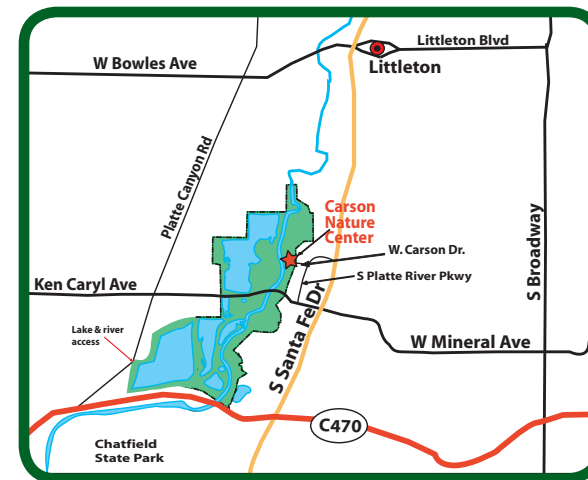

## South Platte Park

**3000 W. Carson Dr.**  
 (north of Mineral, west of Santa Fe)  
 Littleton, CO 80120

# Bird Checklist

City of Littleton

South Platte  
 Park  
*A Natural Area*

**South Platte Park** protects over 2 miles of the beautifully forested and unchannelized South Platte River offering a quiet retreat for birds and birdwatchers. A natural area, owned by the **City of Littleton** and managed by **South Suburban Parks and Recreation**, it is a haven for more than 253 species of birds, 61 of which have been confirmed nesting.